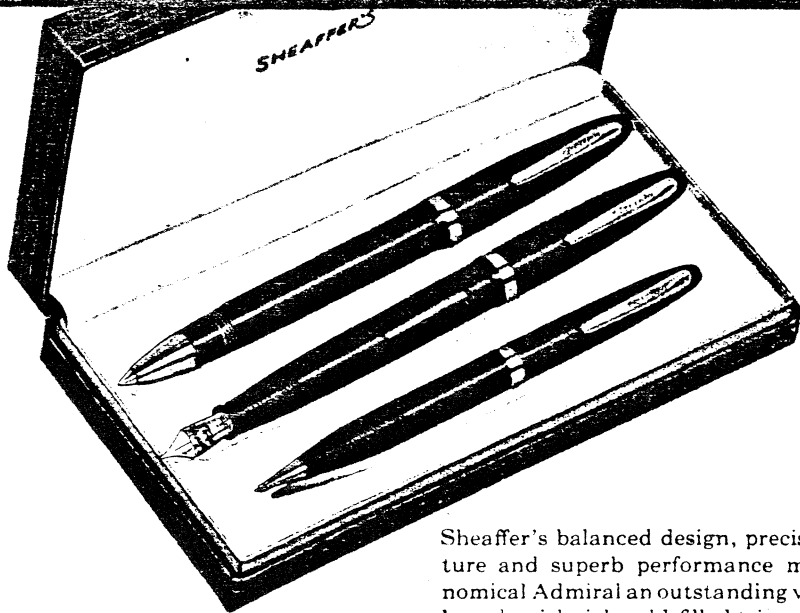

Pen and Pencil Ensemble, \$17.50; no fed. tax

SHEAFFER'S

Valiant
Statesman

STATESMAN

Sheaffer's distinctive styling and quality are instantly recognized in this popular favorite. High in value, yet low in price, Statesman is a standout. Smart-colored caps and barrels contrast handsomely with the rich, gold-filled trim, so that its handsome appearance befits its perfection of performance. Colors. Green, Blue, Brown, Burgundy and Black with TOUCHDOWN. Lever filler in Black only. Pen, \$10.00; Pencil, \$4.00; Stratowriter Ballpoint, \$7.00. **Complete Threesome** in gift case, \$21.00; no fed. tax.

Pen and Pencil Ensemble, \$14.00; no fed. tax

Individual pieces may be bought separately and will be suitably gift-boxed. Two-piece ensembles also available handsomely gift-boxed.

TUCKAWAY

Something for the ladies is this petite new model in a shorter, slimmer size. Costume-colored barrels and caps glow in beauty, with their rich, gold-filled trim. And the smooth flow of their graceful lines is unbroken when opened or closed. May be safely carried in purse or shallow pocket because the exclusive "Fast-On" clasp can't tear the most delicate fabric. Colors: Green, Blue, Brown, Burgundy and Black with TOUCHDOWN filler. Pen, \$10.00; Pencil, \$4.00; Stratowriter Ballpoint, \$7.00. **Complete Threesome** in keepsake case, \$21.00; no fed. tax.

Pen and Pencil Ensemble, \$14.00; no fed. tax

Tuckaway
SHEAFFER'S
Admiral-Craftsman

ADMIRAL

Sheaffer's balanced design, precision manufacture and superb performance make the economical Admiral an outstanding value. Colorful barrels with rich gold-filled trim add distinction far beyond the modest price. Has quick, easy-to-operate lever filler. Colors: Green, Blue, Brown, Black. Pen, \$5.00; Pencil, \$3.75; Stratowriter Ballpoint, \$5.00. **Complete Threesome**, gift-boxed, \$13.75; no fed. tax.